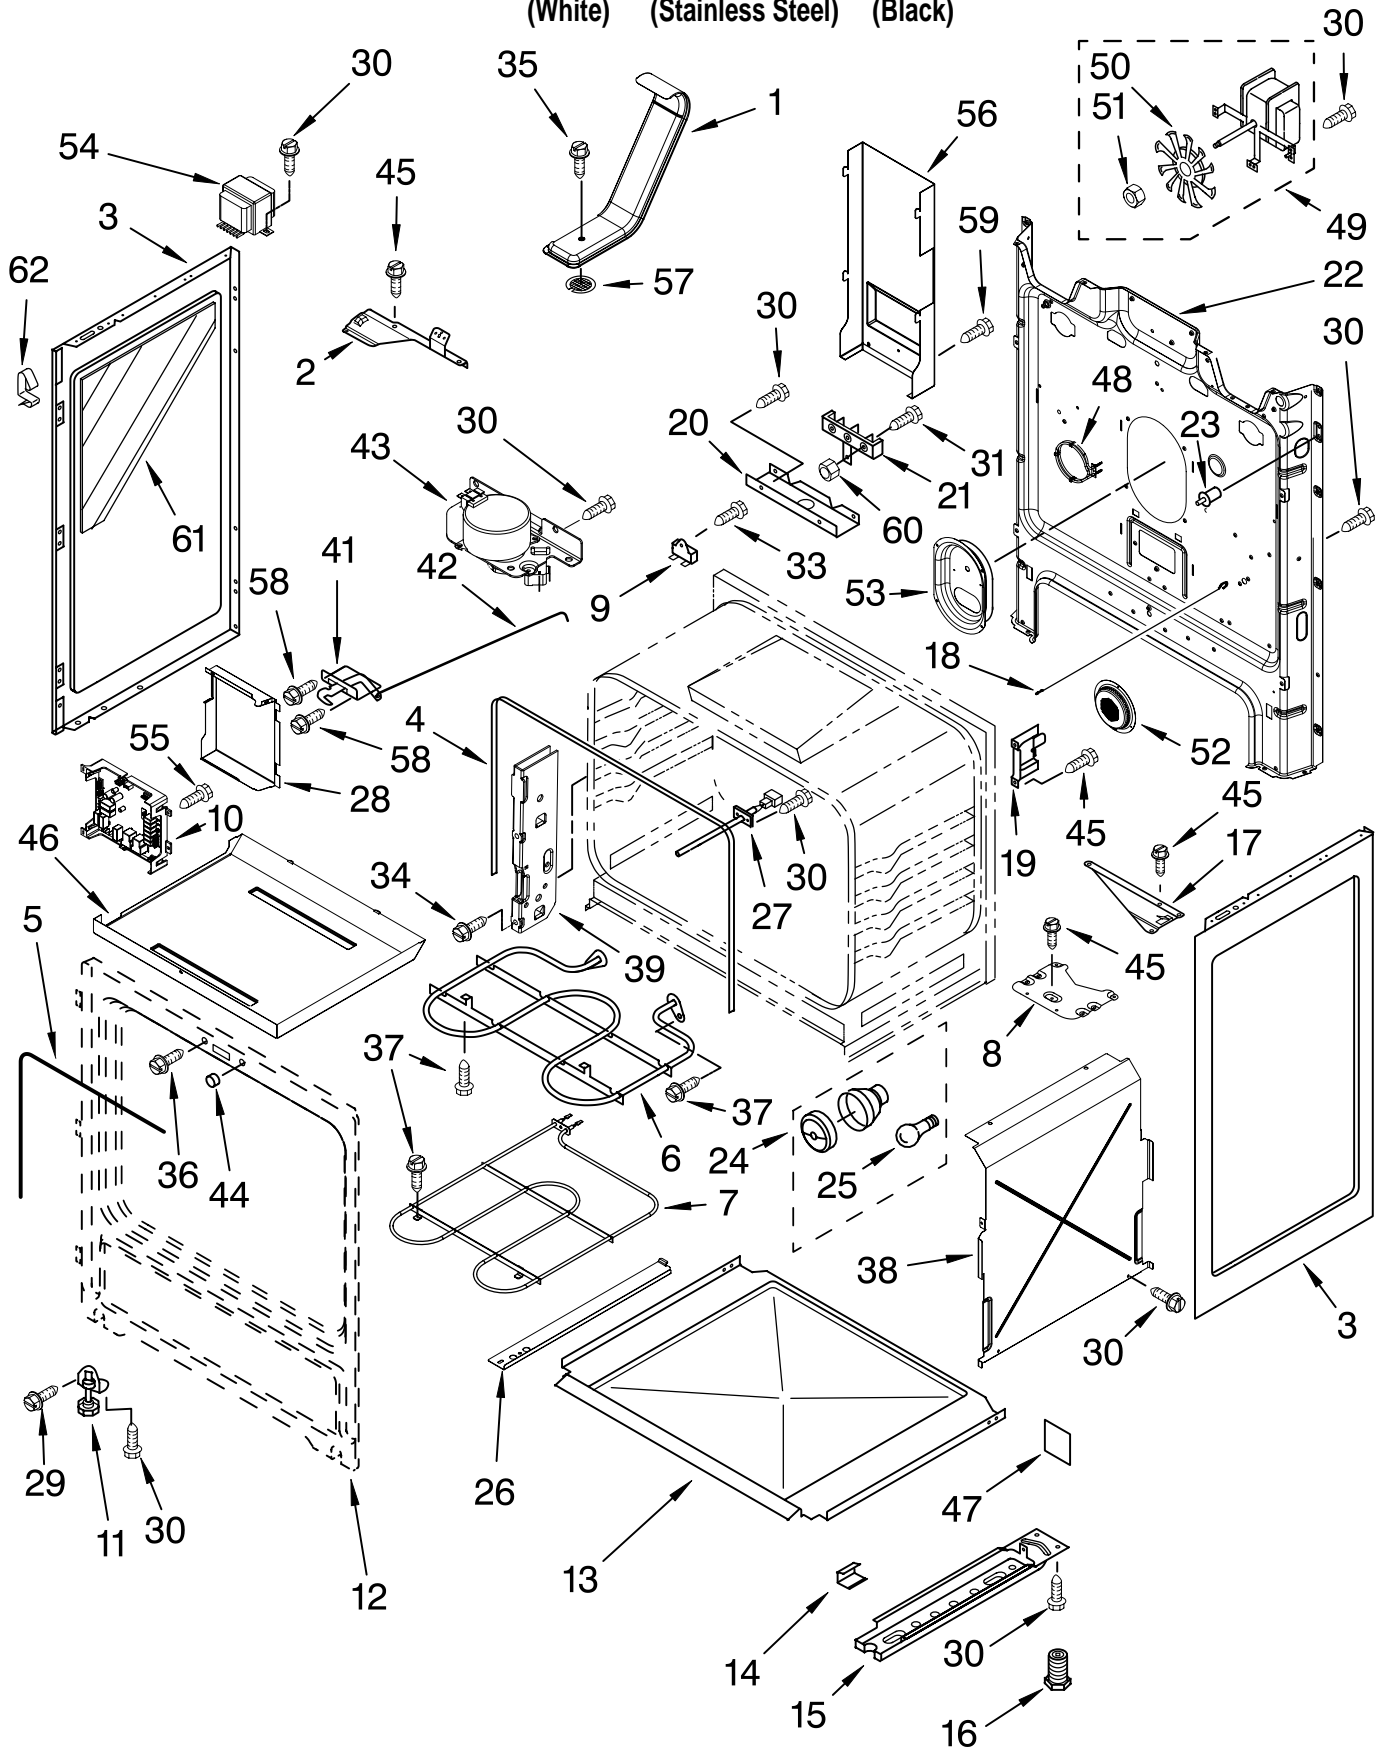

CHASSIS PARTS

For Models: GR673LXSQ0, GR673LXSS0, GR673LXSB0
(White) (Stainless Steel) (Black)

FOR ORDERING INFORMATION REFER TO PARTS PRICE LIST

CHASSIS PARTS

For Models: GR673LXSQ0, GR673LXSS0, GR673LXSB0
(White) (Stainless Steel) (Black)

Illus. No.	Part No.	DESCRIPTION	Illus. No.	Part No.	DESCRIPTION	Illus. No.	Part No.	DESCRIPTION
1	9761300	Vent Tube Asmbly	23	9757262	Switch, Door	47	9759689	Card, Insulator
2	8273905	Support, Corner LR	24	3196701	Light Socket Assy	48	9758525	Element, Convection
3		Panel, Side (2)	25	311255	Bulb, Oven Light	49	9758925	Fan Motor, Convection
	8053830	White	26	9755771	Cover, Tray	50	4452226	Fan Blade
	8053832	Black	27	8273902	Sensor, Oven	51	4452227	Nut
4	W10010350	Seal, Oven Flange	28	9757970	Cover	52	9755775	Cover, Fan
5	8522416	Seal, Oven Door	29	3196179	Screw	53	9755776	Bracket, Fan
6	9757341	Element, Broil	30	4449809	Screw	54	9757311	Transformer
7	9755770	Element, Bake (Hidden)	31	3400016	Screw	55	8533930	Screw
8	3195736	Support, Front (2)	33	3196172	Screw	56	9757972	Cover, Box
9	3196548	Fuse, Thermal	34	W10031780	Screw	57	9761301	Screen – Catalyst
10	9761909	Appliance Manager	35	3196566	Screw	58	3196560	Screw (2)
11	3196037	Foot, Front (2)	36	3196168	Screw	59	3196178	Screw
12		Frame, Front (Not Serviced)	37	3196174	Screw	60	112432	Nut (3)
13	8054068	Tray, Insulation	38	9758238	Retainer, Side (2)	61	9761490	Insulation
14	3196576	Clip, Panel (6)	39	9760407	Brkt – Mounting	62	3195813	Clip, Mounting
15	9760314	Rail, Base (2)	41	9761013	Latch, Door	INSULATION		
16	9761935	Foot, Rear (2)	42	3196961	Rod, Latch	8272616		Insulation, Wrap
17	3195987	Guard, Wire	43	9757241	Latch Asy, Rear	9755772		Insulation, Back
18	9757239	Rod – Dr Switch	44	9758701	Spacer, Door	8272613		Insulation, Vent
19	3186116	Support, Oven (2)	45	3196169	Screw			
20	3186034	Bracket, Service	46	9755769	Tray, Hidden Bake Element			
21	9761958	Block, Terminal						
22	9757029	Back, Main						

FOR ORDERING INFORMATION REFER TO PARTS PRICE LIST